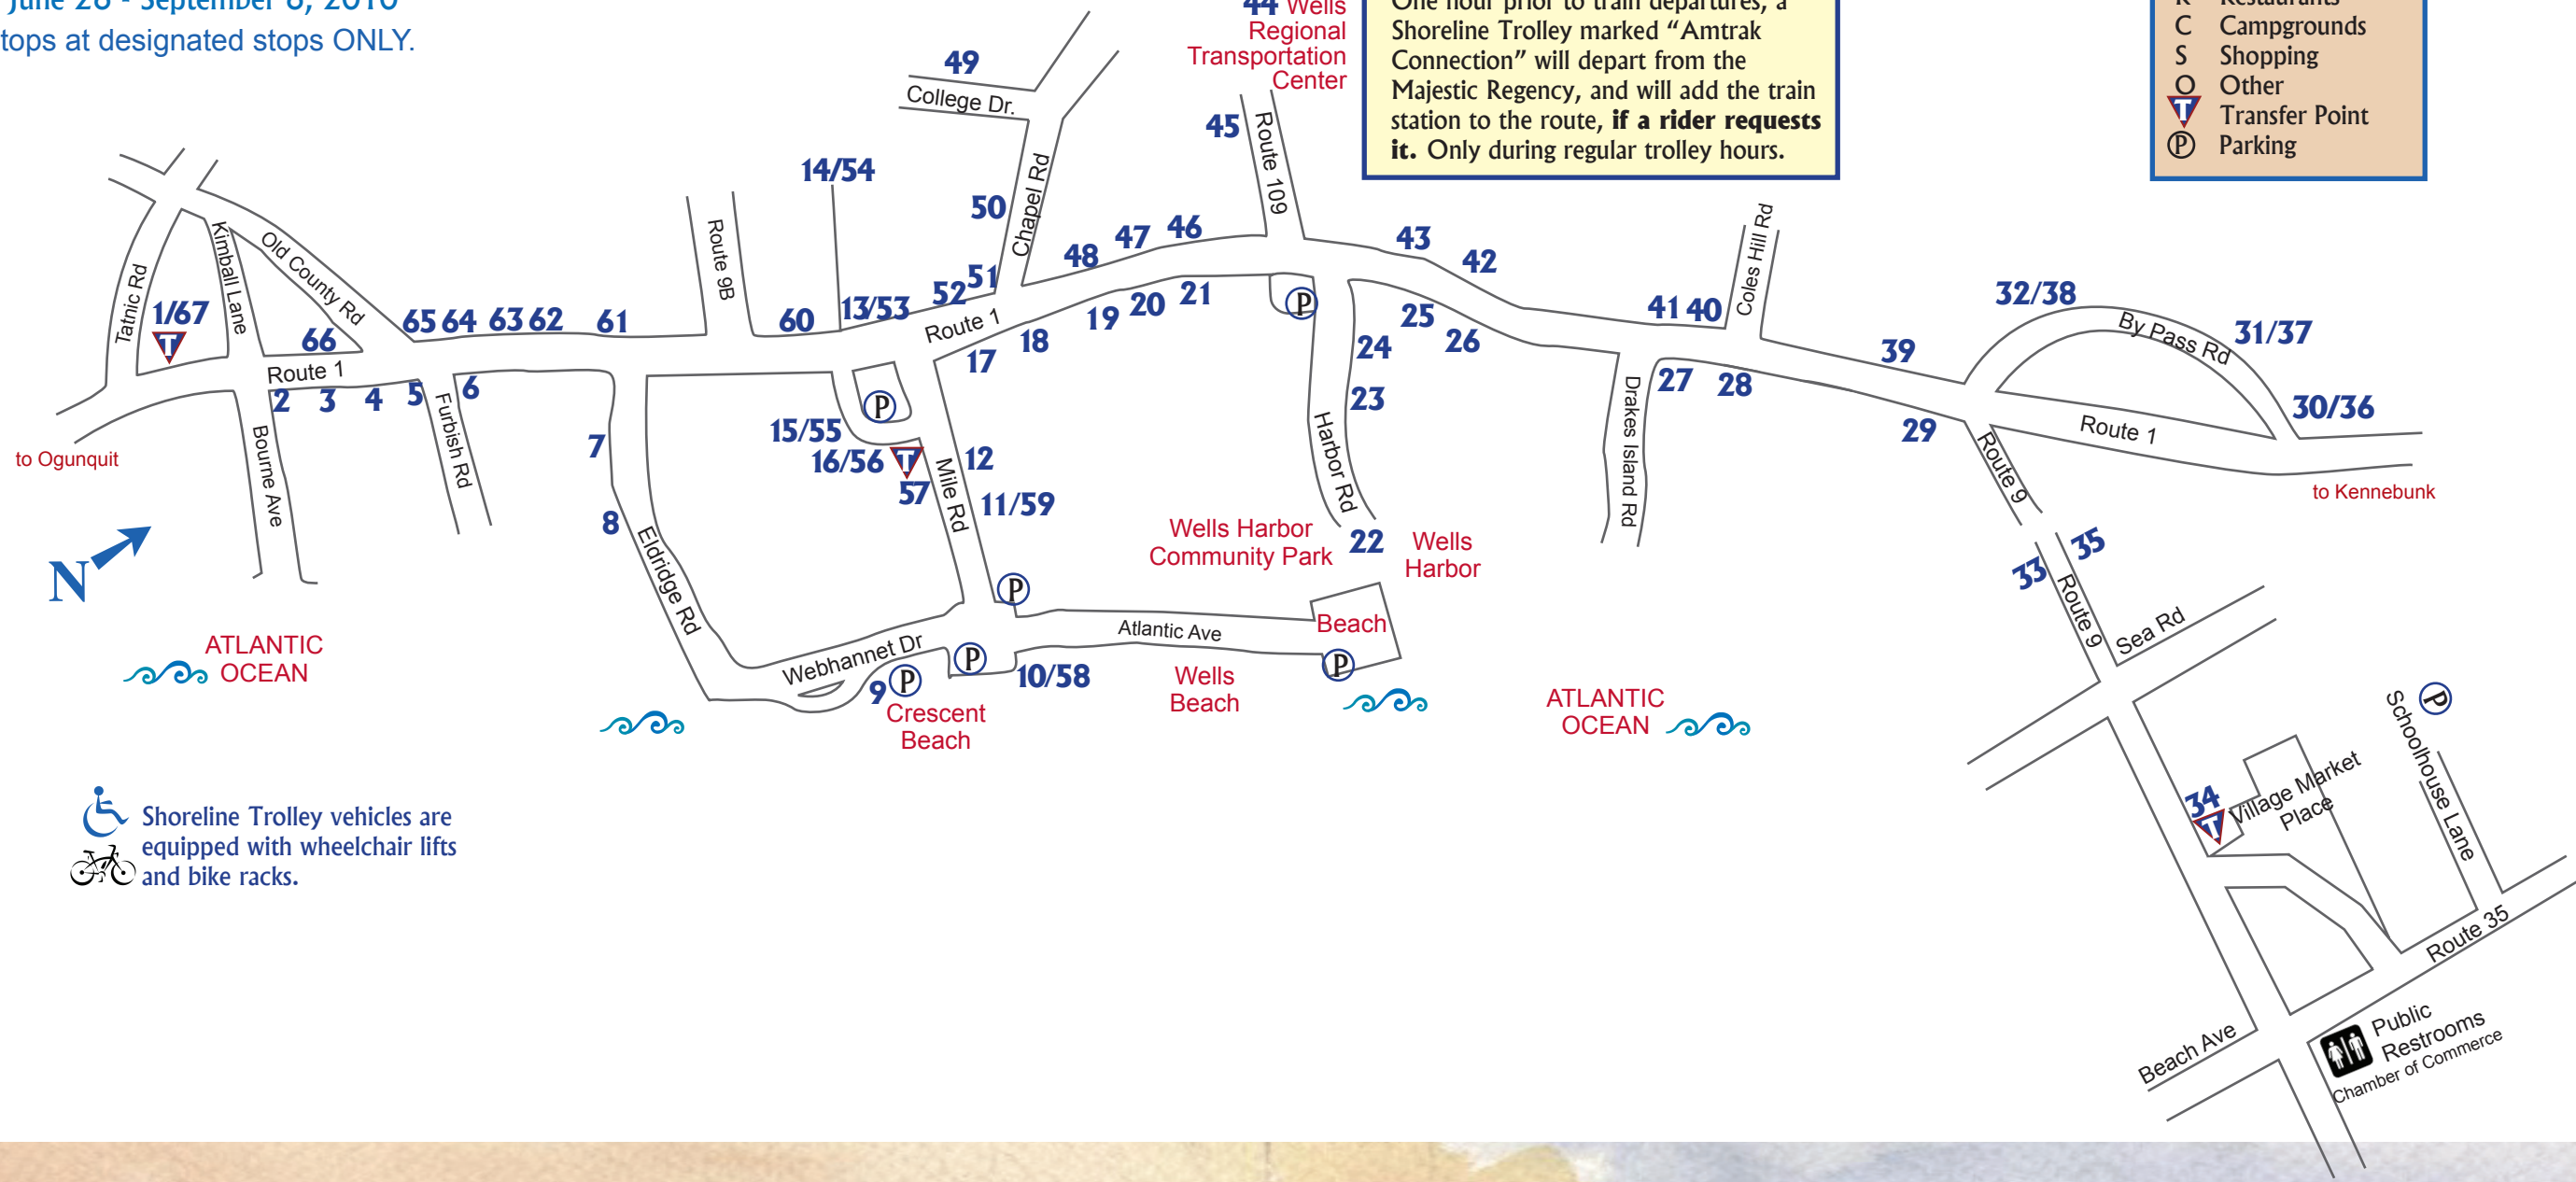

Shoreline Trolley Timetable

Effective June 26 - September 6, 2010
Trolley stops at designated stops ONLY.

Amtrak Connection

One hour prior to train departures, a Shoreline Trolley marked "Amtrak Connection" will depart from the Majestic Regency, and will add the train station to the route, **if a rider requests it**. Only during regular trolley hours.

Key

- A Accommodations
- R Restaurants
- C Campgrounds
- S Shopping
- O Other
- Transfer Point
- P Parking

Shoreline Trolley vehicles are equipped with wheelchair lifts and bike racks.

WELLS STOPS - Northbound

1. Majestic Regency.....A
- Ogunquit Trading Post.....S
- **TRANSFER - Ogunquit Trolley**.....
2. Jake's Seafood.....R
3. Wells Ogunquit Resort Motel.....A
4. Aw Comon In.....S
- Seaglass Village.....A
5. Wonder Mountain Fun Park.....O
6. Ne'r Beach Motel.....R
7. Scoop Deck Ice Cream.....R
8. Beach Acres Campground.....C
9. Crescent Beach Parking Lot.....P
10. Forbes Restaurant.....R
- Lafayette's Oceanfront Resort.....A
11. Billy's Chowder House.....R
12. Misty Harbor Resort.....A
13. Wells Beach Resort Campground & Mini Golf.....C/O
14. Ocean Overlook RV Park.....C
15. Pizza by Paras.....R
- Renys.....S
16. Hannaford Food & Drug.....S
- **TRANSFER - Sanford Ocean Shuttle**.....

17. Belle of Maine.....A
18. The Steakhouse.....R
19. Watercrest Motel & Cottages.....A
20. Elmwood Motel.....A
- Village by the Sea.....A
21. Seagull Condominiums.....A
22. Lord's Harborside.....R
- Webhannet River Boatyard.....O
- Wells Harbor Community Park.....O
23. Fisherman's Catch.....R
24. Ocean View Cottages & Campground.....A/C
25. Boon Island Ale.....R
26. Sea Vu North Campground & Mini Golf.....O/C
27. Drakes Island Resort & Deli.....A/R
28. Litchfield's.....R
29. Maine Diner/Remember the Maine.....R/S
- Riverside Park Campground.....C
30. Riverbend Woods.....O
31. Stadig Campground.....C
32. Merriland River Resort Campground.....C

See next page for Kennebunk Lower Village Stops

WELLS STOPS - Southbound

36. Riverbend Woods.....O
37. Stadig Campground.....C
38. Merriland River Resort Campground.....C
39. Maine Diner/Remember the Maine.....S/R
- Riverside Park Campground.....C
40. Litchfield's.....R
41. Drakes Island Resort & Deli.....A/C/R
42. Sea Vu Campground & Mini Golf.....O/C
43. Boon Island Ale.....R
44. *Wells Regional Transportation Center
- Amtrak Downeaster - (park, ride, bus, train)*.....O
45. *York Hospital in Wells - ERgent Care *.....O
46. Seagull Condominiums.....A
47. Village by the Sea.....A
48. Elmwood Motel.....A
49. Watercrest Motel & Cottages.....A
50. Sea Vu West Campground.....C
51. Sea Vu South Campground.....C
52. Mike's Clam Shack.....R

* On Demand Stop - Trolley stops only if a person is waiting or requests driver to stop - Meets MOST arriving trains.