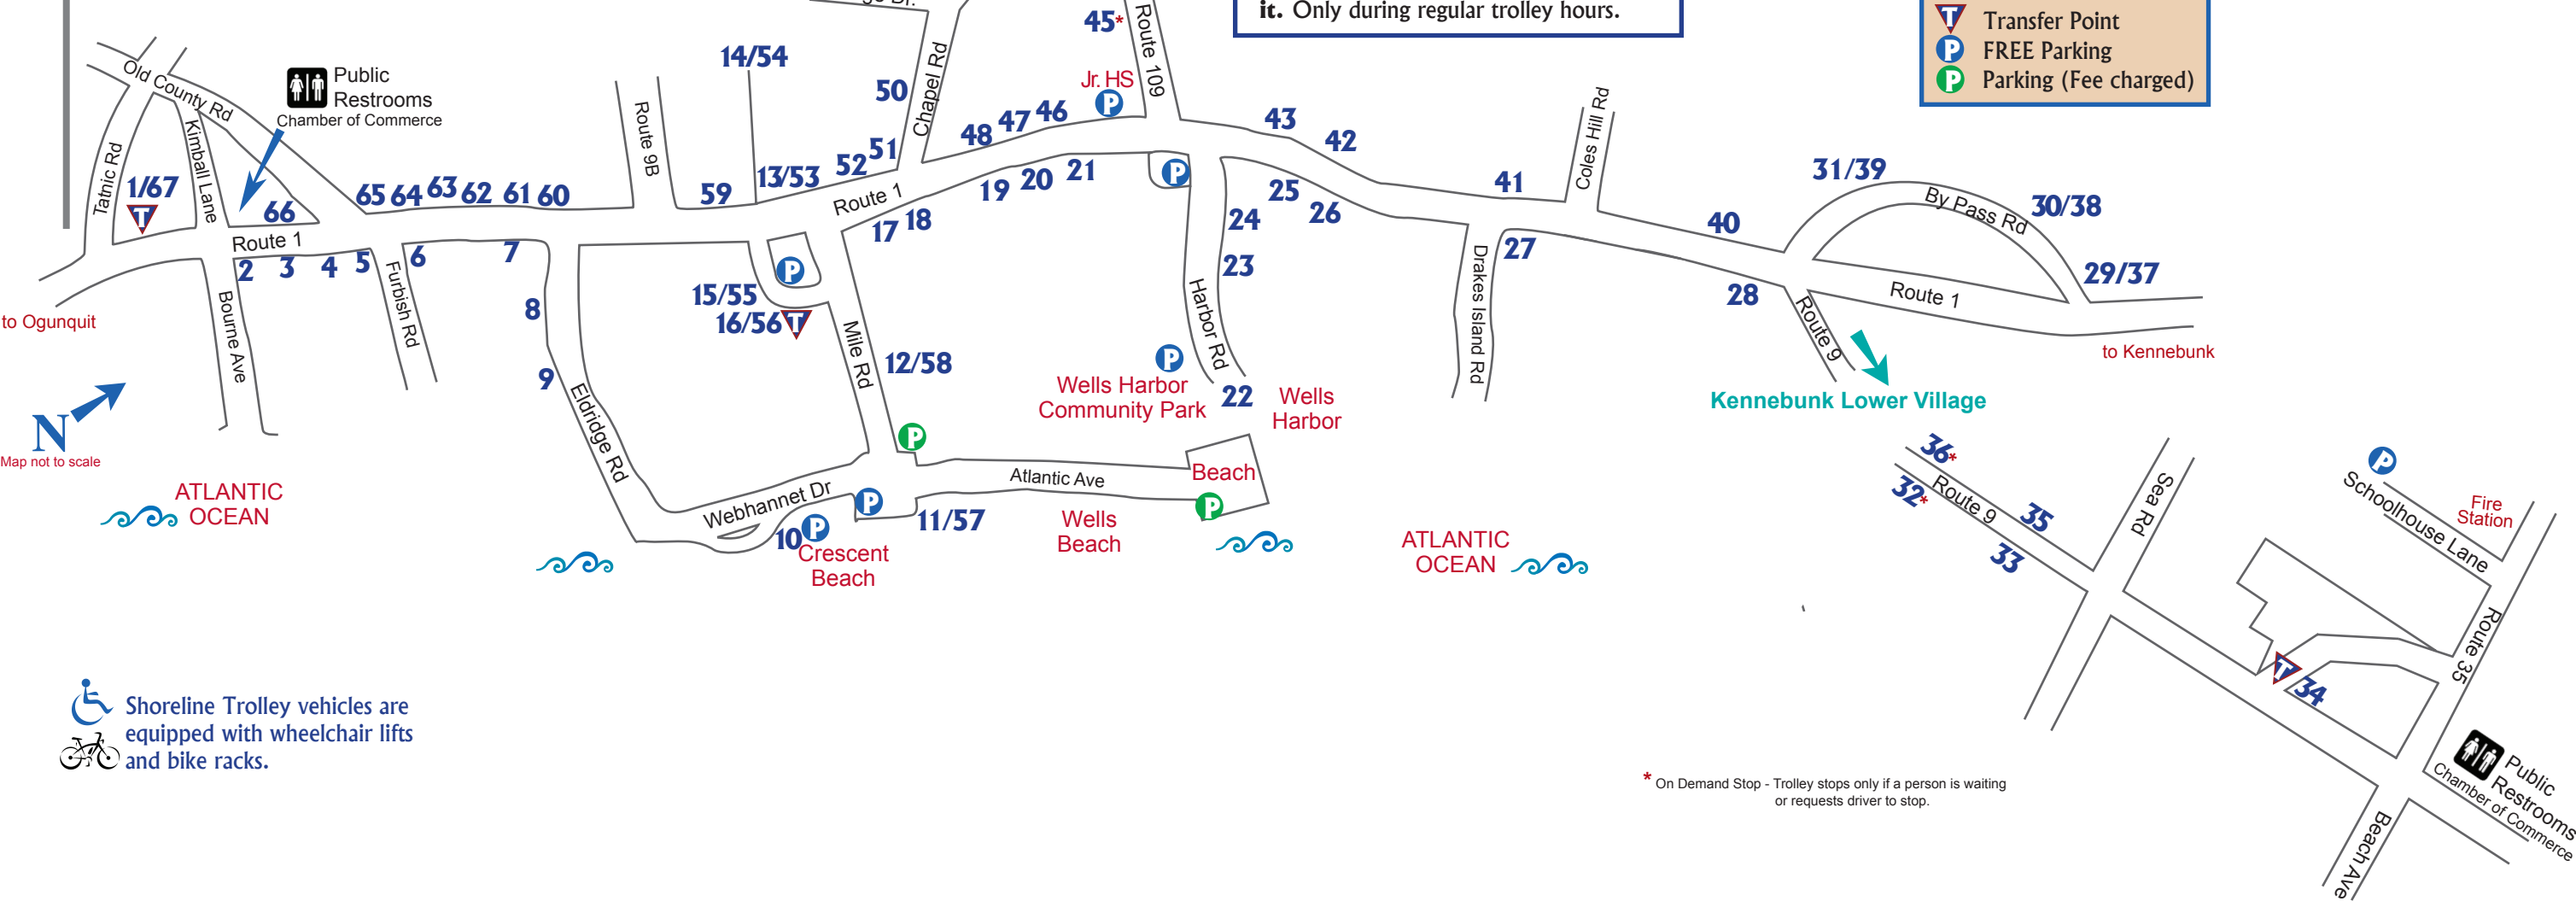

Shoreline Trolley Timetable

Effective June 25 - September 5, 2011
Trolley stops at designated stops ONLY.

Amtrak Connection
One hour prior to train departures, a Shoreline Trolley marked "Amtrak Connection" will depart from the Majestic Regency, and will add the train station to the route, **if a rider requests it.** Only during regular trolley hours.

* On Demand Stop - Trolley stops only if a person is waiting or requests driver to stop.

WELLS STOPS - Northbound

- 1. Majestic Regency.....A
- Ogunquit Trading Post.....S
- TRANSFER to 3 Ogunquit Trolley**.....T
- 2. Jake's Seafood.....R
- 3. Wells Ogunquit Resort Motel.....A
- 4. Aw Comon In.....S
- 5. Seaglass Village.....A
- 6. Wonder Mountain Fun Park.....O
- 7. Ne'r Beach Motel.....A
- 8. Mainiax.....R
- 9. Scoop Deck Ice Cream.....R
- 10. Beach Acres Campground.....C
- 11. Crescent Beach Parking Lot.....P
- 12. Forbes Restaurant.....R
- 13. Lafayette's Oceanfront Resort.....A
- 14. Billy's Chowder House.....R
- 15. Wells Beach Resort Campground & Mini Golf.....C/O
- 16. Ocean Overlook RV Park.....C
- 17. Pizza by Paras.....R
- 18. Renys.....S
- 19. Hannaford Food & Drug.....S
- TRANSFER to 5 Sanford Ocean Shuttle**.....T